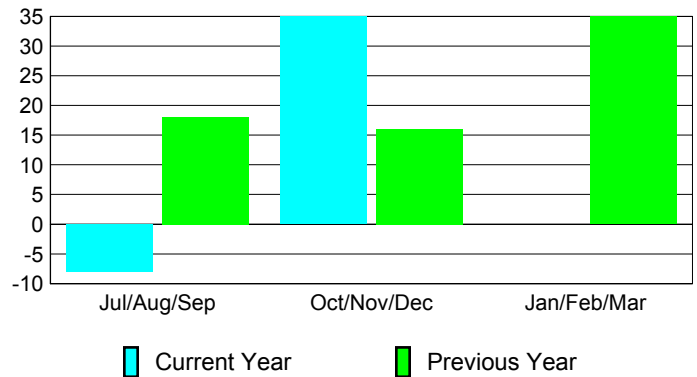

Membership Results
2012-2013

Membership
2011-2012

Month	Net Memb Goal	Actual New Memb	Actual Dropped Memb	Gain/Loss of Memb	Gain/Loss of Memb
Jul/Aug/Sep		14	-22	-8	18
Oct/Nov/Dec		54	-19	35	16
Jan/Feb/Mar					35
Totals		68	-41	27	69

Membership Results 2012-2013

Goal, New, Dropped, Gain/Loss

Comparison of Membership Gain/Loss

Current Year Compared to the Previous Year

Gender Comparison 2012-2013

Jul/Aug/Sep

Oct/Nov/Dec

Jan/Feb/Mar