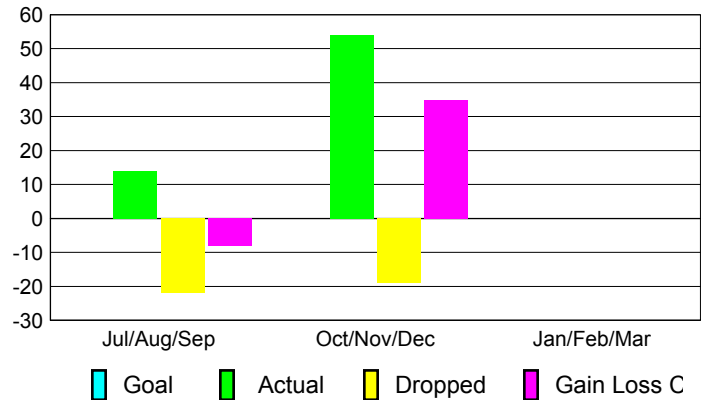

Membership Results 2012-2013

Goal, New, Dropped, Gain/Loss

Comparison of Membership Gain/Loss

Current Year Compared to the Previous Year